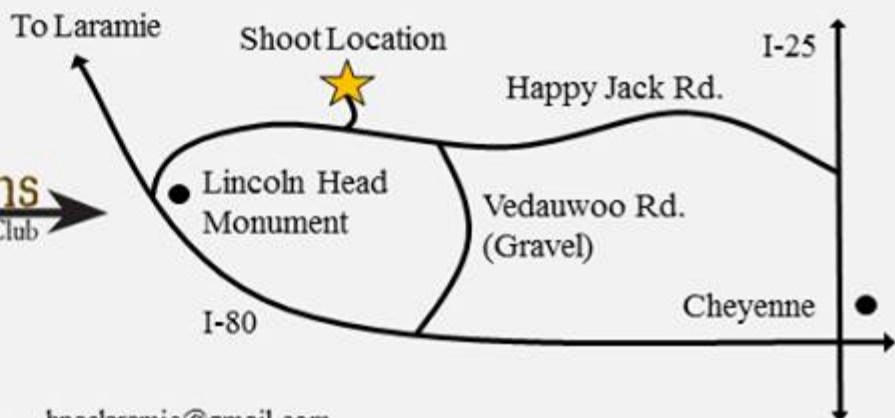

Rebecka Lubbers: 307-321-3972
Kim Epler: 307-760-0467

Email: hpaclaramie@gmail.com
Website: www.highplainsarcheryclub.com

Find us on Facebook!